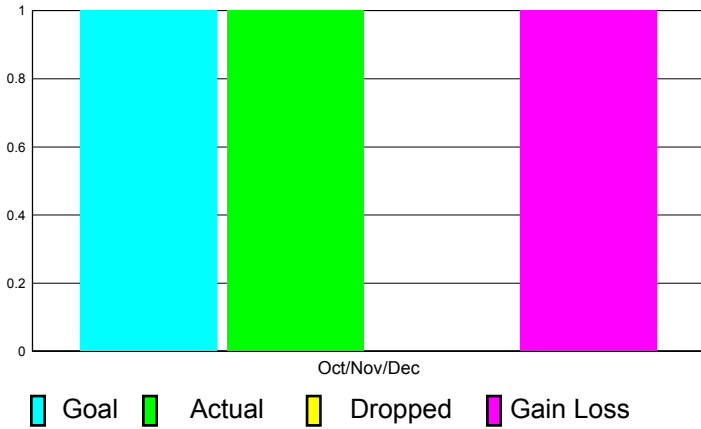

## CLUBS

Club Results  
2011-2012

Clubs  
2010-2011

| Month         | New Club Goal | Actual New Clubs | Actual Dropped Clubs | Gain/Loss of Clubs | Gain/Loss of Clubs |
|---------------|---------------|------------------|----------------------|--------------------|--------------------|
| Oct/Nov/Dec   | 1             | 1                | 0                    | 1                  | 0                  |
| <b>Totals</b> | <b>1</b>      | <b>1</b>         | <b>0</b>             | <b>1</b>           | <b>0</b>           |

### Club Results 2011-2012

Goal, New, Dropped, Gain/Loss