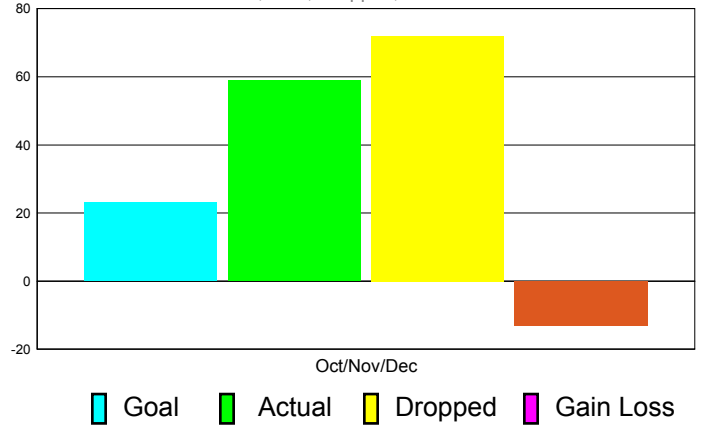

### YTD Status Quo Clubs 2010-2011

Status Quo Clubs Compared to Status Quo Members

## MEMBERSHIP

Membership Results  
2011-2012

Membership  
2010-2011

| Month         | Net Memb Goal | Actual New Memb | Actual Dropped Memb | Gain/Loss of Memb | Gain/ Loss of Memb |
|---------------|---------------|-----------------|---------------------|-------------------|--------------------|
| Oct/Nov/Dec   | 23            | 59              | 72                  | -13               | -9                 |
| <b>Totals</b> | <b>23</b>     | <b>59</b>       | <b>72</b>           | <b>-13</b>        | <b>-9</b>          |

### Membership Results 2011-2012

Goal, New, Dropped, Gain/Loss